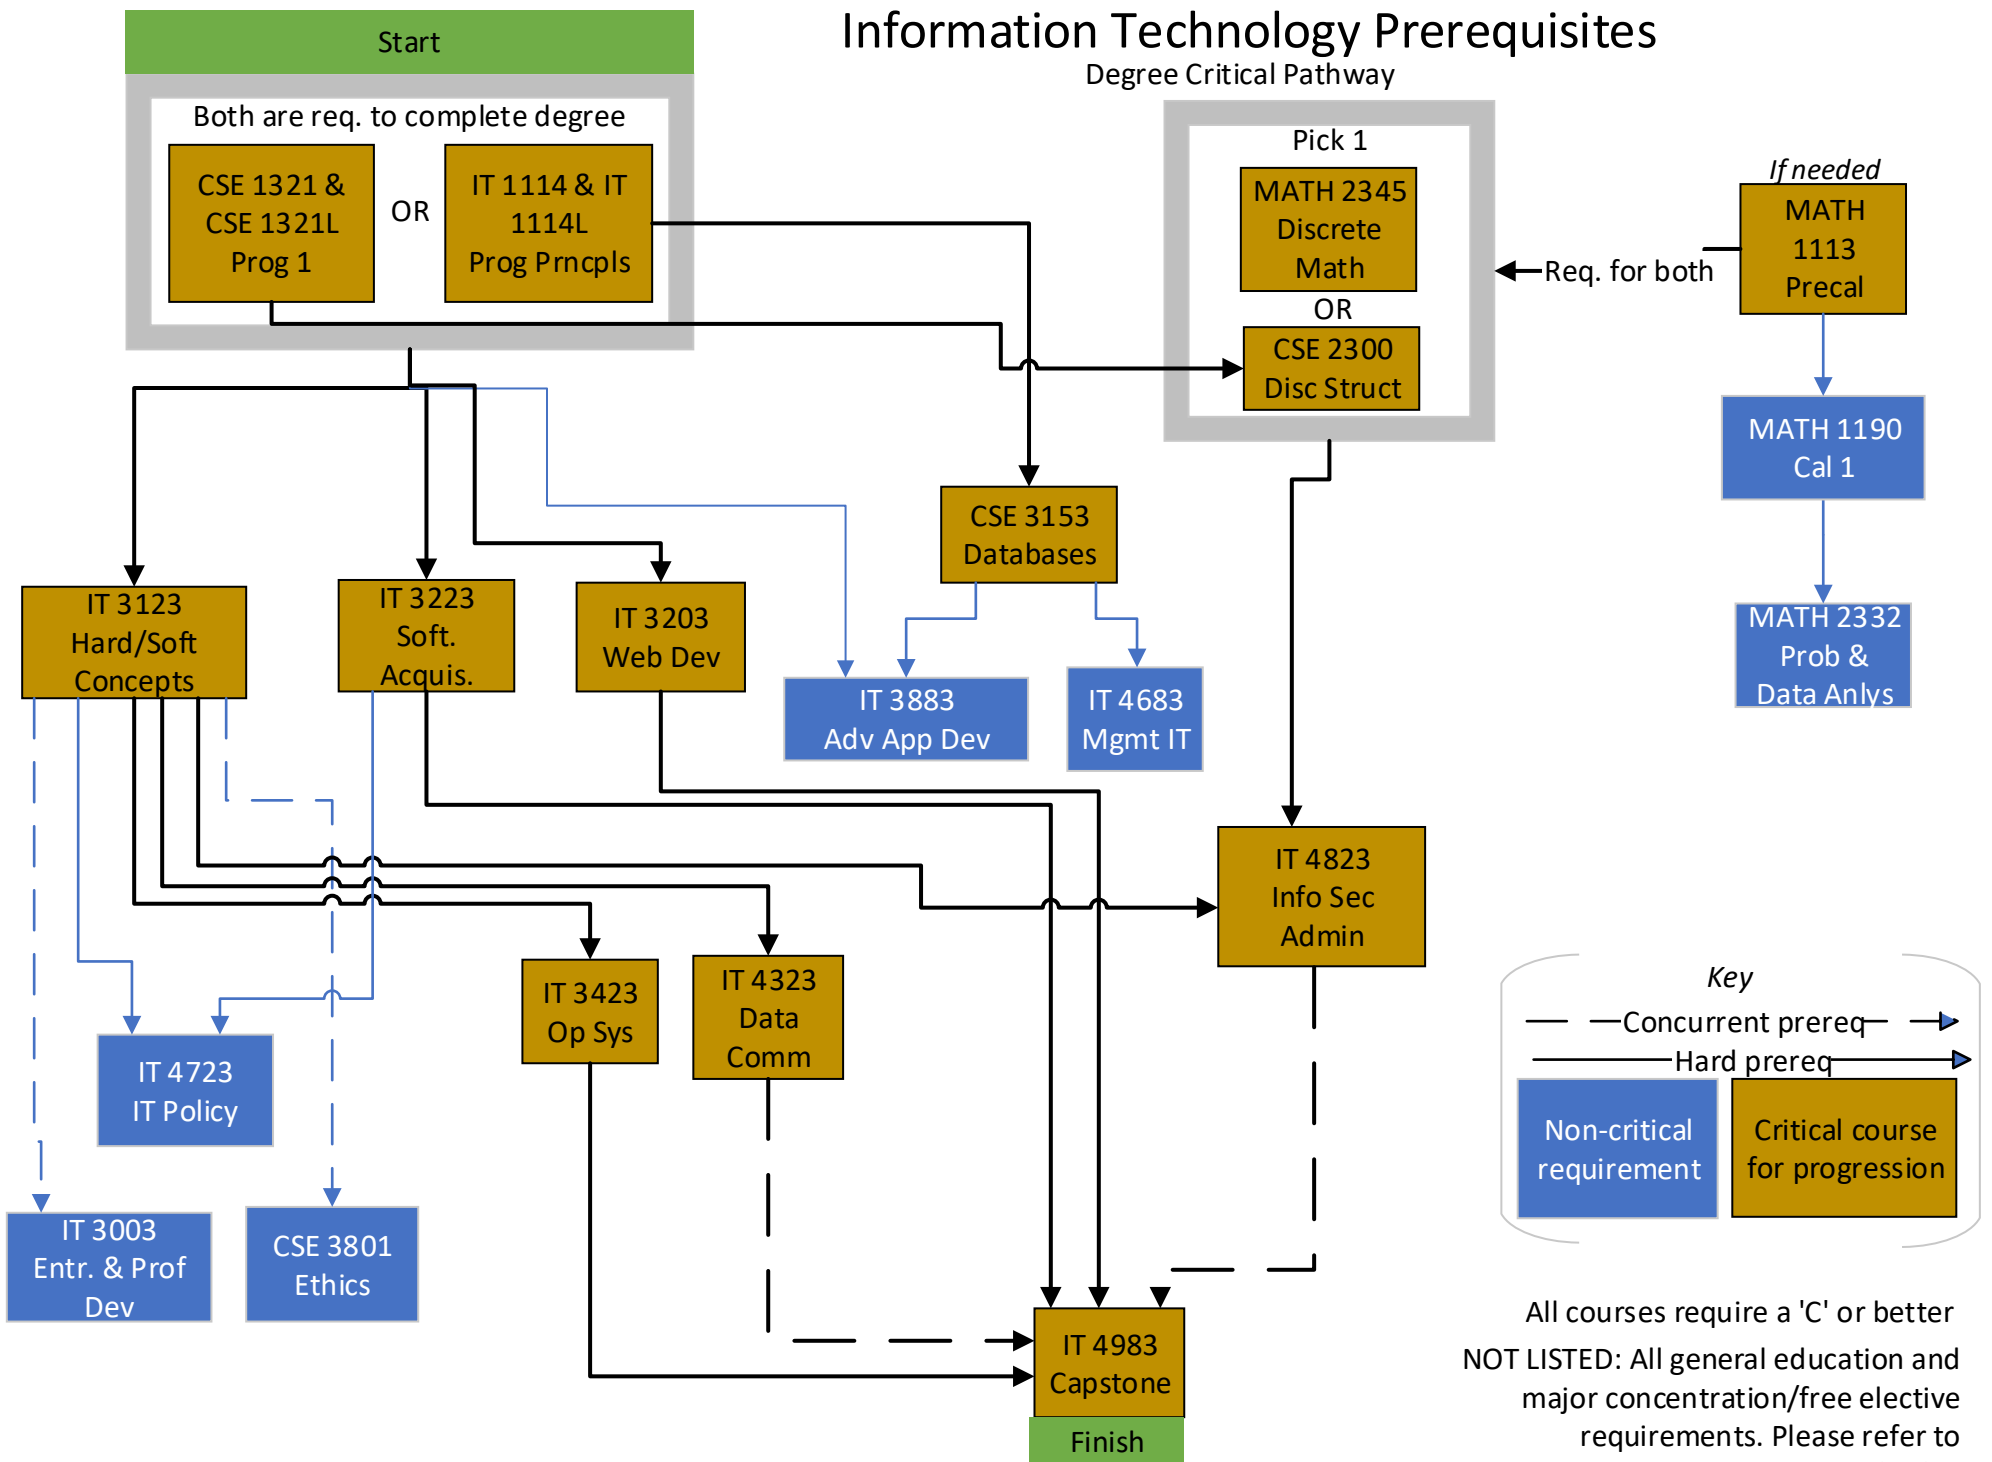

Information Technology Prerequisites

Degree Critical Pathway

All courses require a 'C' or better
 NOT LISTED: All general education and major concentration/free elective requirements. Please refer to curriculum sheets or catalog for full program requirements.