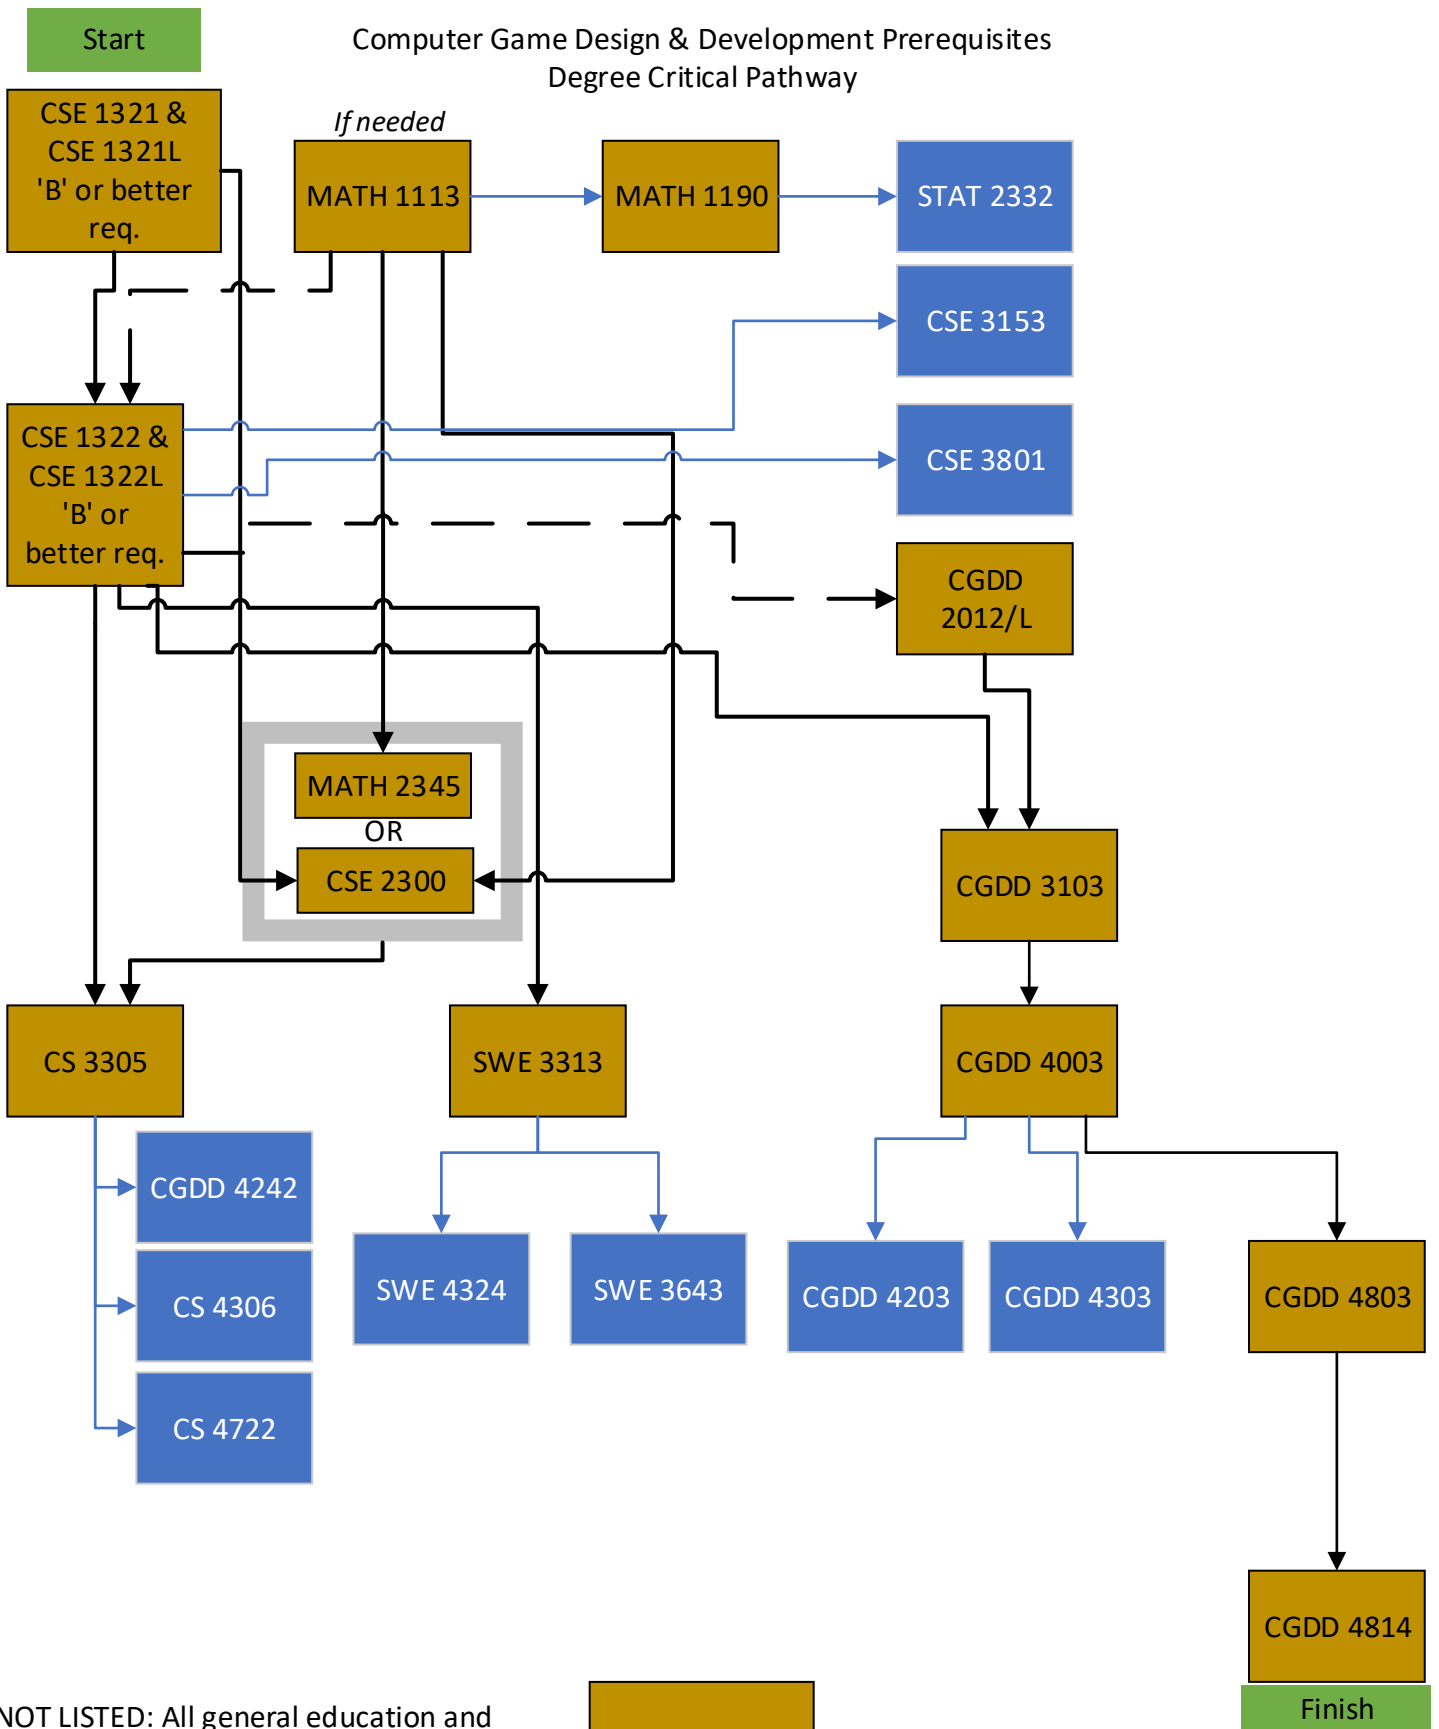

Computer Game Design & Development Prerequisites
Degree Critical Pathway

NOT LISTED: All general education and major concentration/free elective requirements. Please refer to curriculum sheets or catalog for full program requirements.